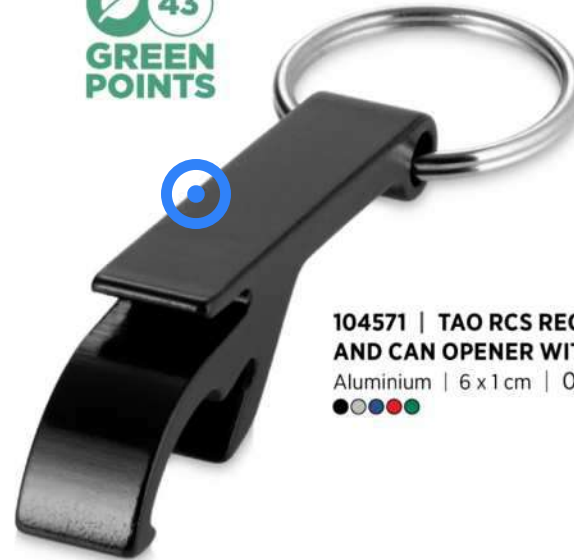

104574 | FLARE RECYCLED ALUMINIUM LED LIGHT AND BOTTLE OPENER WITH KEYCHAIN | 0,168 kg CO₂e

NEW

104571 | TAO RCS RECYCLED ALUMINIUM BOTTLE AND CAN OPENER WITH KEYCHAIN | Recycled Aluminium | 6 x 1 cm | 0,040 kg CO₂e