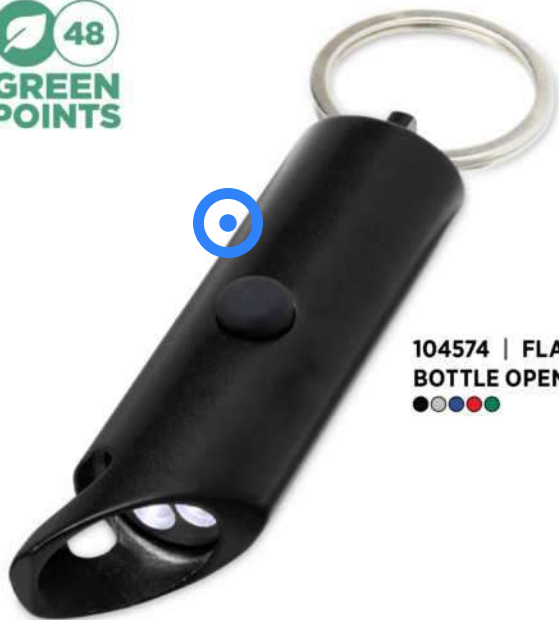

48
GREEN
POINTS

NEW

104574 | FLARE RECYCLED ALUMINIUM LED LIGHT AND BOTTLE OPENER WITH KEYCHAIN | 0,168 kg CO₂e

43
GREEN
POINTS