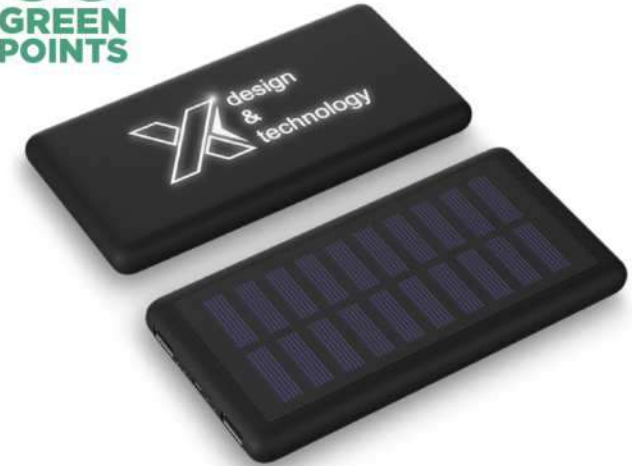

124117 | FUTURE 6000 MAH BAMBOO/FABRIC WIRELESS POWER BANK | Bamboo | 13 x 7 x 2 cm | 2.956 kg CO₂e

18
GREEN
POINTS

SCX
.design

1PX021 | SCX.DESIGN P30 8000 MAH LIGHT-UP SOLAR POWER BANK | ABS Plastic | 15.3 x 7.7 x 1.4 cm | 2.954 kg CO₂e

18
GREEN
POINTS