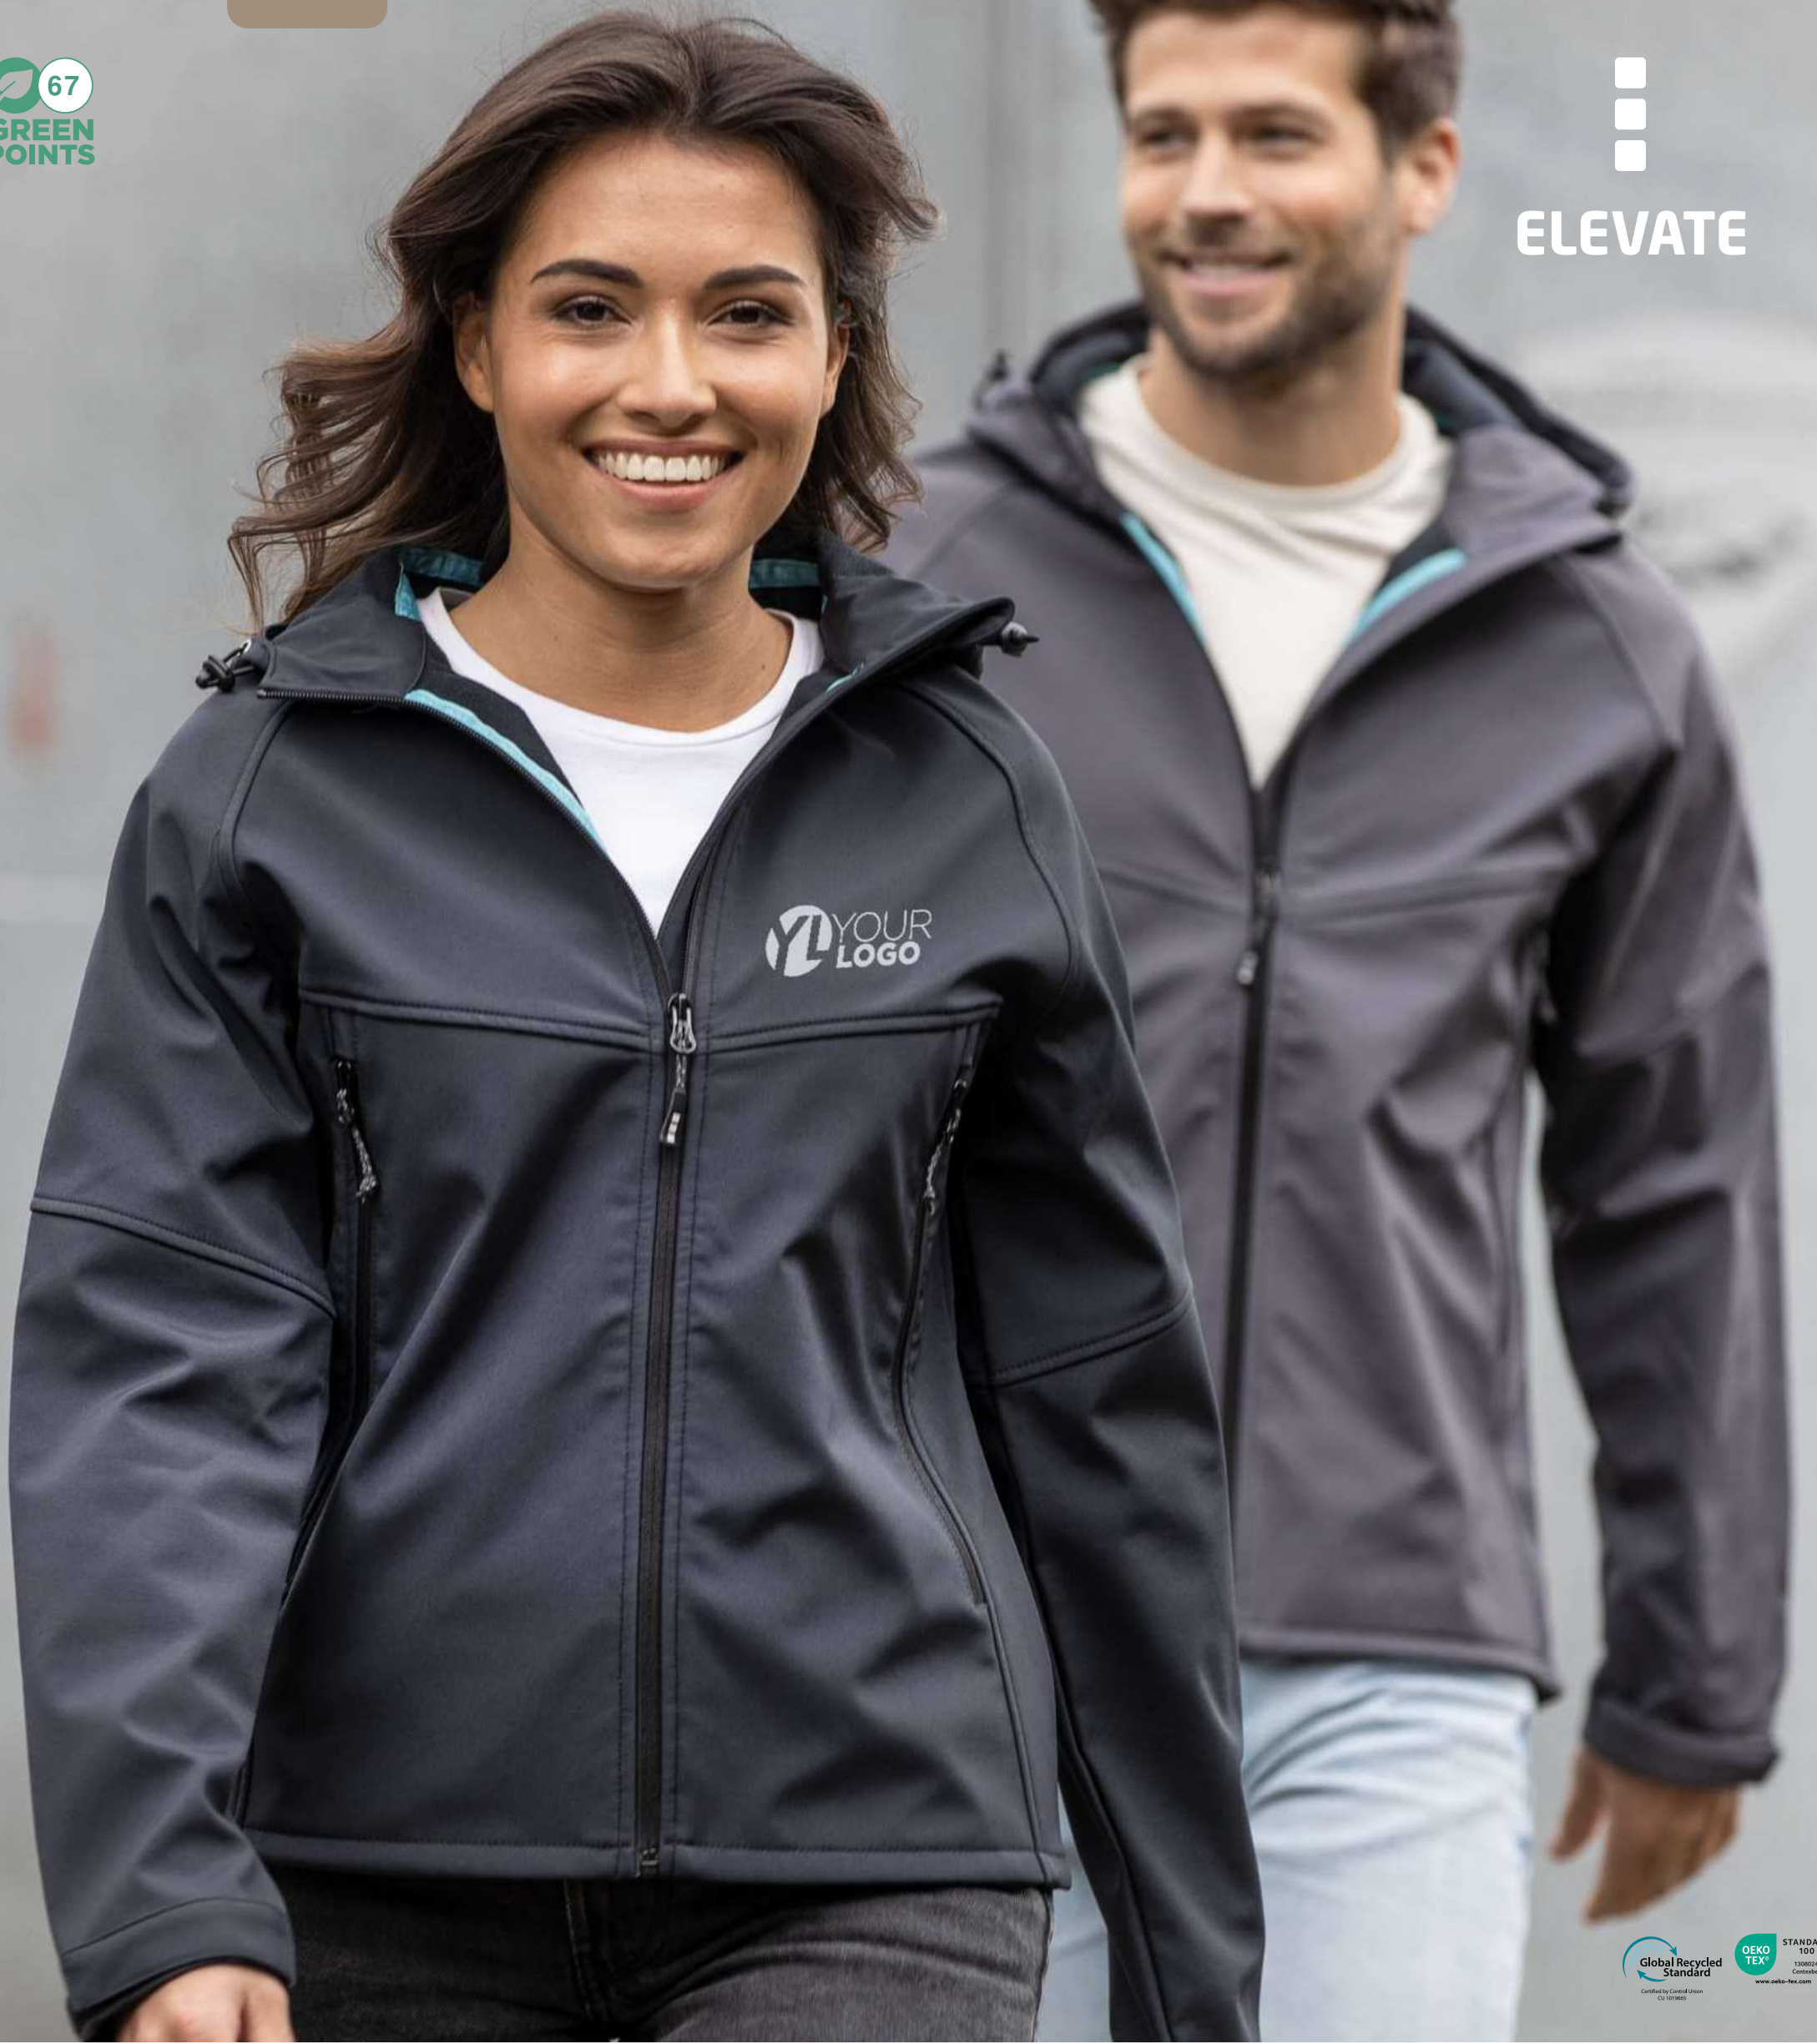

ELEVATE

37504 XS-3XL ♂ 37505 XS-2XL ♀ COLTAN GRS RECYCLED SOFTSHELL JACKET | GRS certified recycled polyester - Polyester - Elastane | 2.78 kg CO₂e ●●●