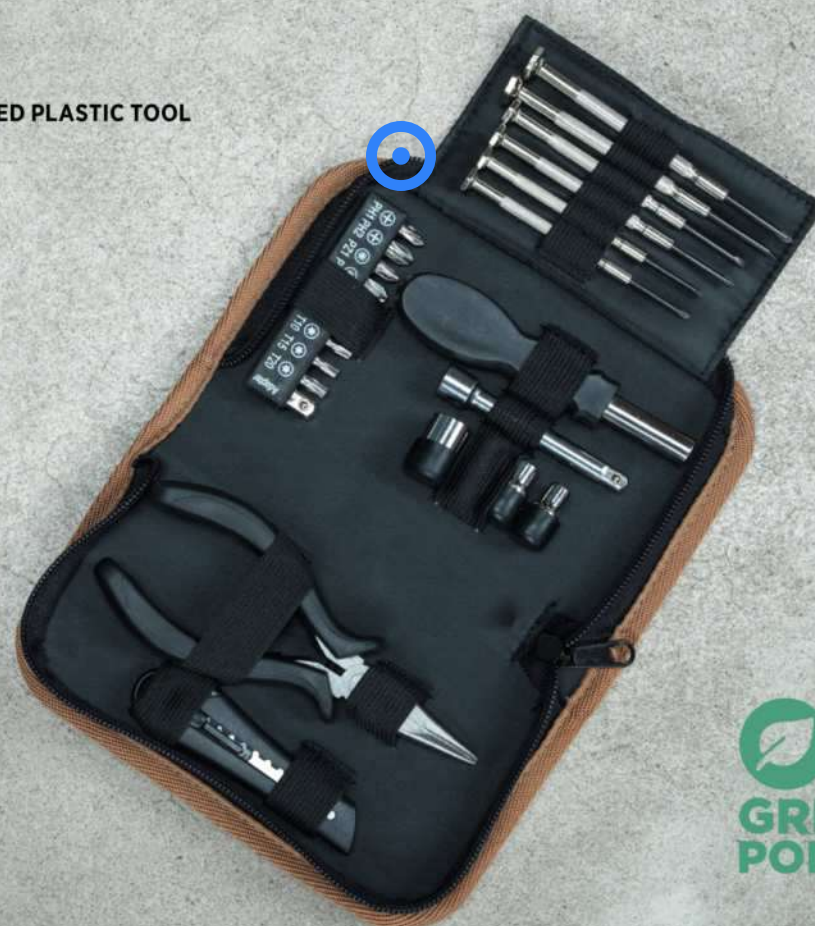

104578 | RIVET 19-PIECE BAMBOO/RECYCLED PLASTIC
TOOL SET | 0 kg CO₂e

104579 | SPIKE 24-PIECE RCS RECYCLED PLASTIC TOOL
SET WITH CORK POUCH | 0 kg CO₂e

NEW