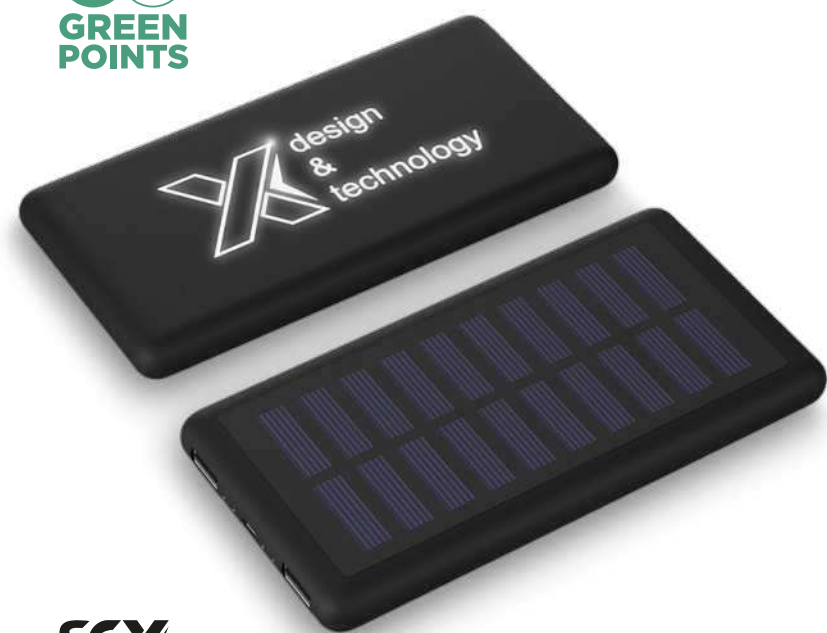

1PX021 | SCX.DESIGN P30 8000 MAH LIGHT-UP SOLAR POWER BANK | ABS Plastic | 15.3 x 7.7 x 1.4 cm | 2.954 kg CO₂e