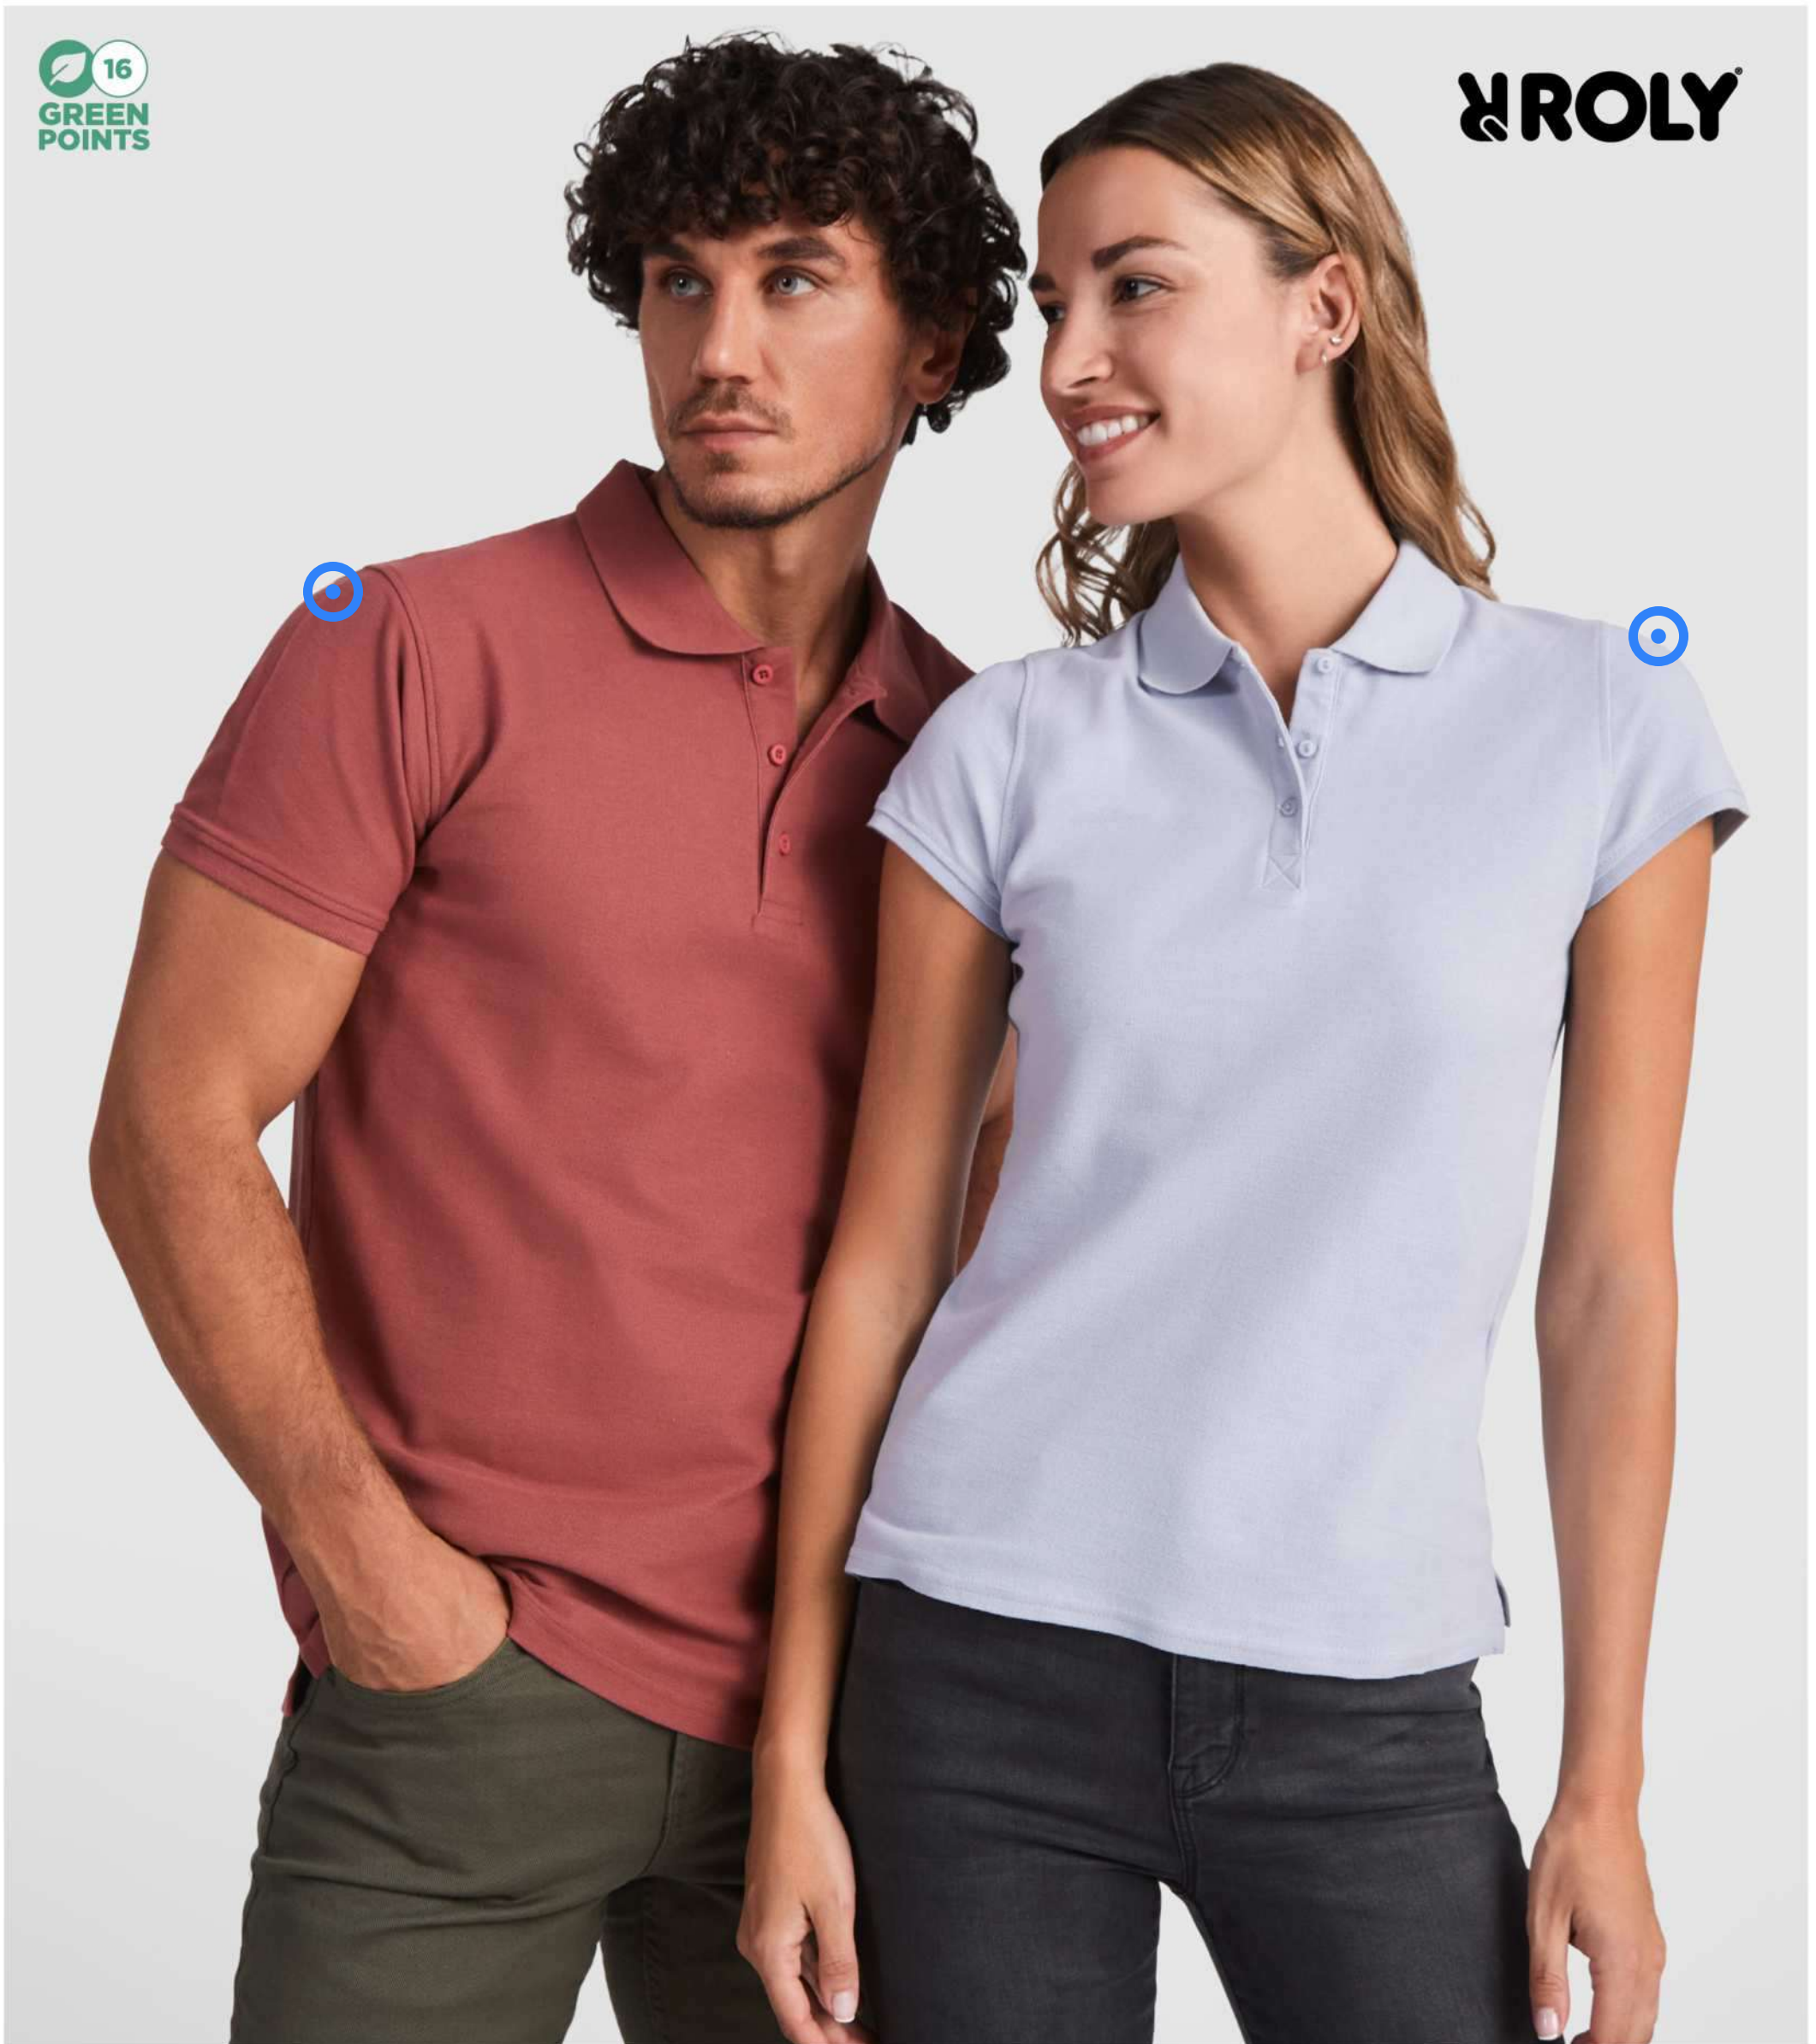

AROLY

R6638 S-3XL ♂ R6634 S-3XL ♀ K6638 3/4-11/12 ♂ STAR SHORT SLEEVE POLO | Cotton | 1.43 kg CO₂e