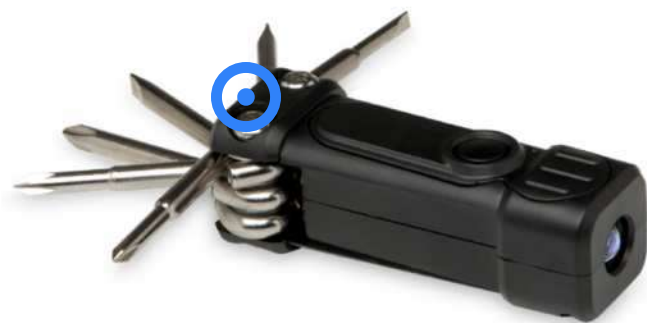

54
GREEN
POINTS

104569 | OCTO 8-IN-1 RCS RECYCLED PLASTIC SCREWDRIVER SET WITH TORCH | Recycled ABS Plastic | 8.3 x 3 x 3.3cm | 2.76 kg CO₂e
●●●●●

50
GREEN
POINTS

104576 | ALLEN BAMBOO HEX KEY TOOL SET | Bamboo | 4.6x3.6x15cm | 0,39 kg CO₂e
●●●●●