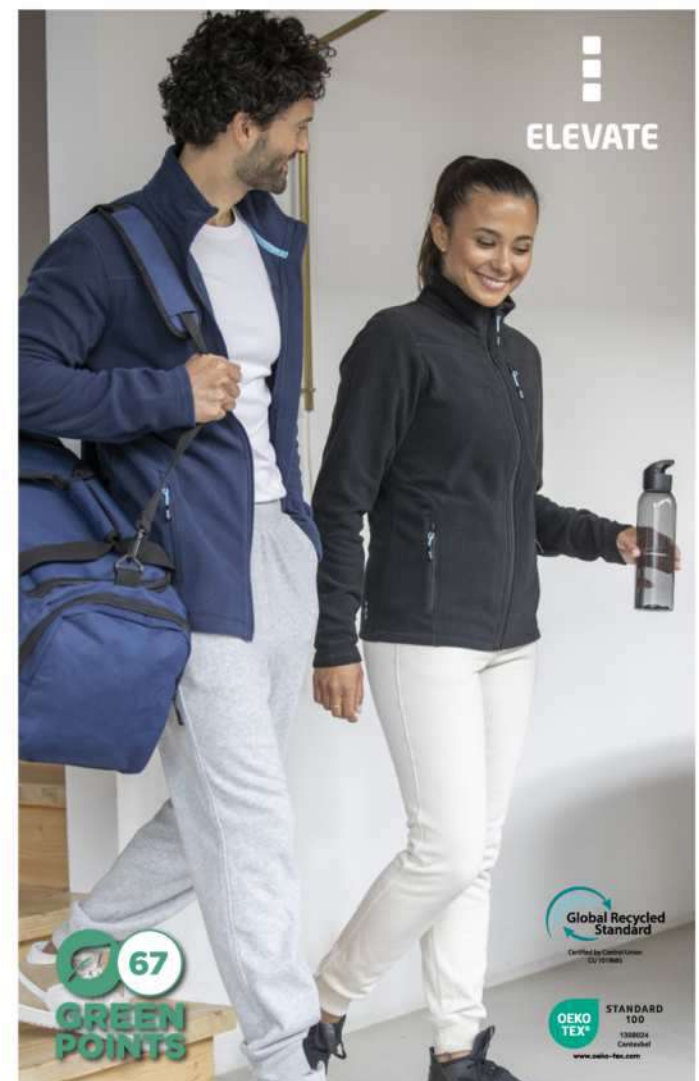

37529 XS-3XL ♂ 37530 XS-2XL ♀ AMBER GRS RECYCLED FULL ZIP FLEECE JACKET | GRS certified recycled polyester | 1.91 kg CO₂e ○●●●●●