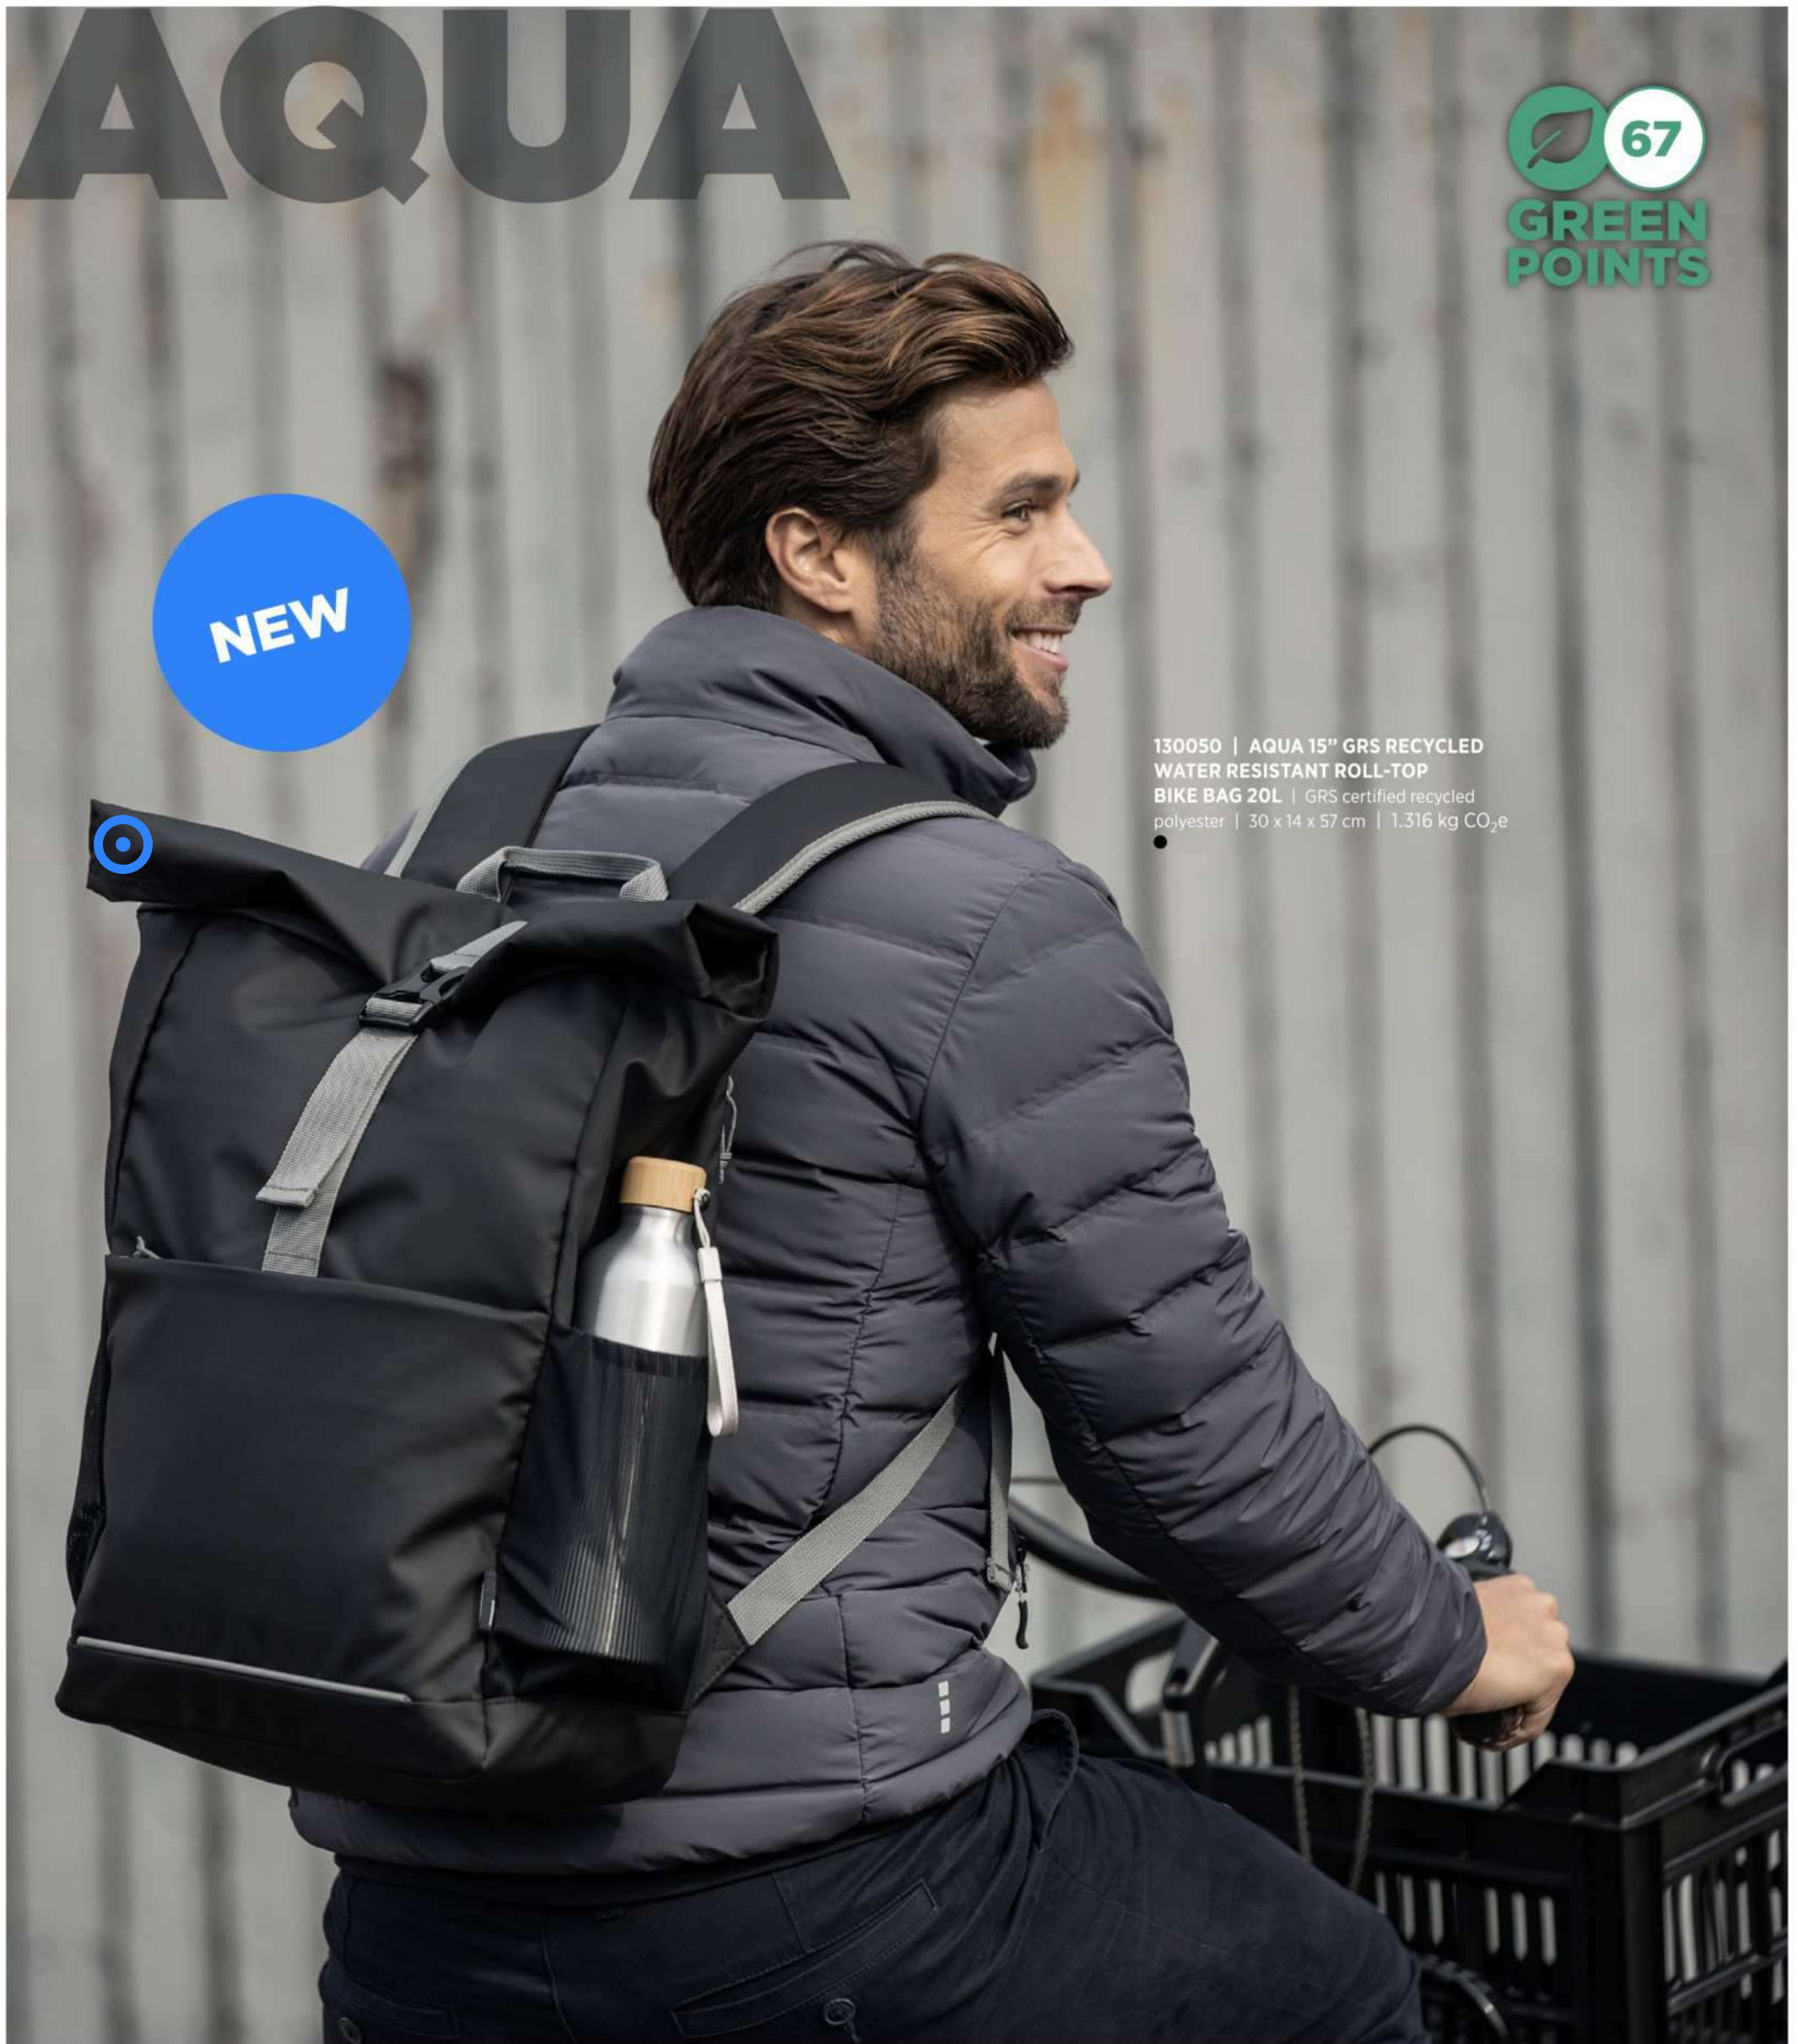

AQUA

NEW

130050 | AQUA 15" GRS RECYCLED
WATER RESISTANT ROLL-TOP
BIKE BAG 20L | GRS certified recycled
polyester | 30 x 14 x 57 cm | 1.316 kg CO₂e