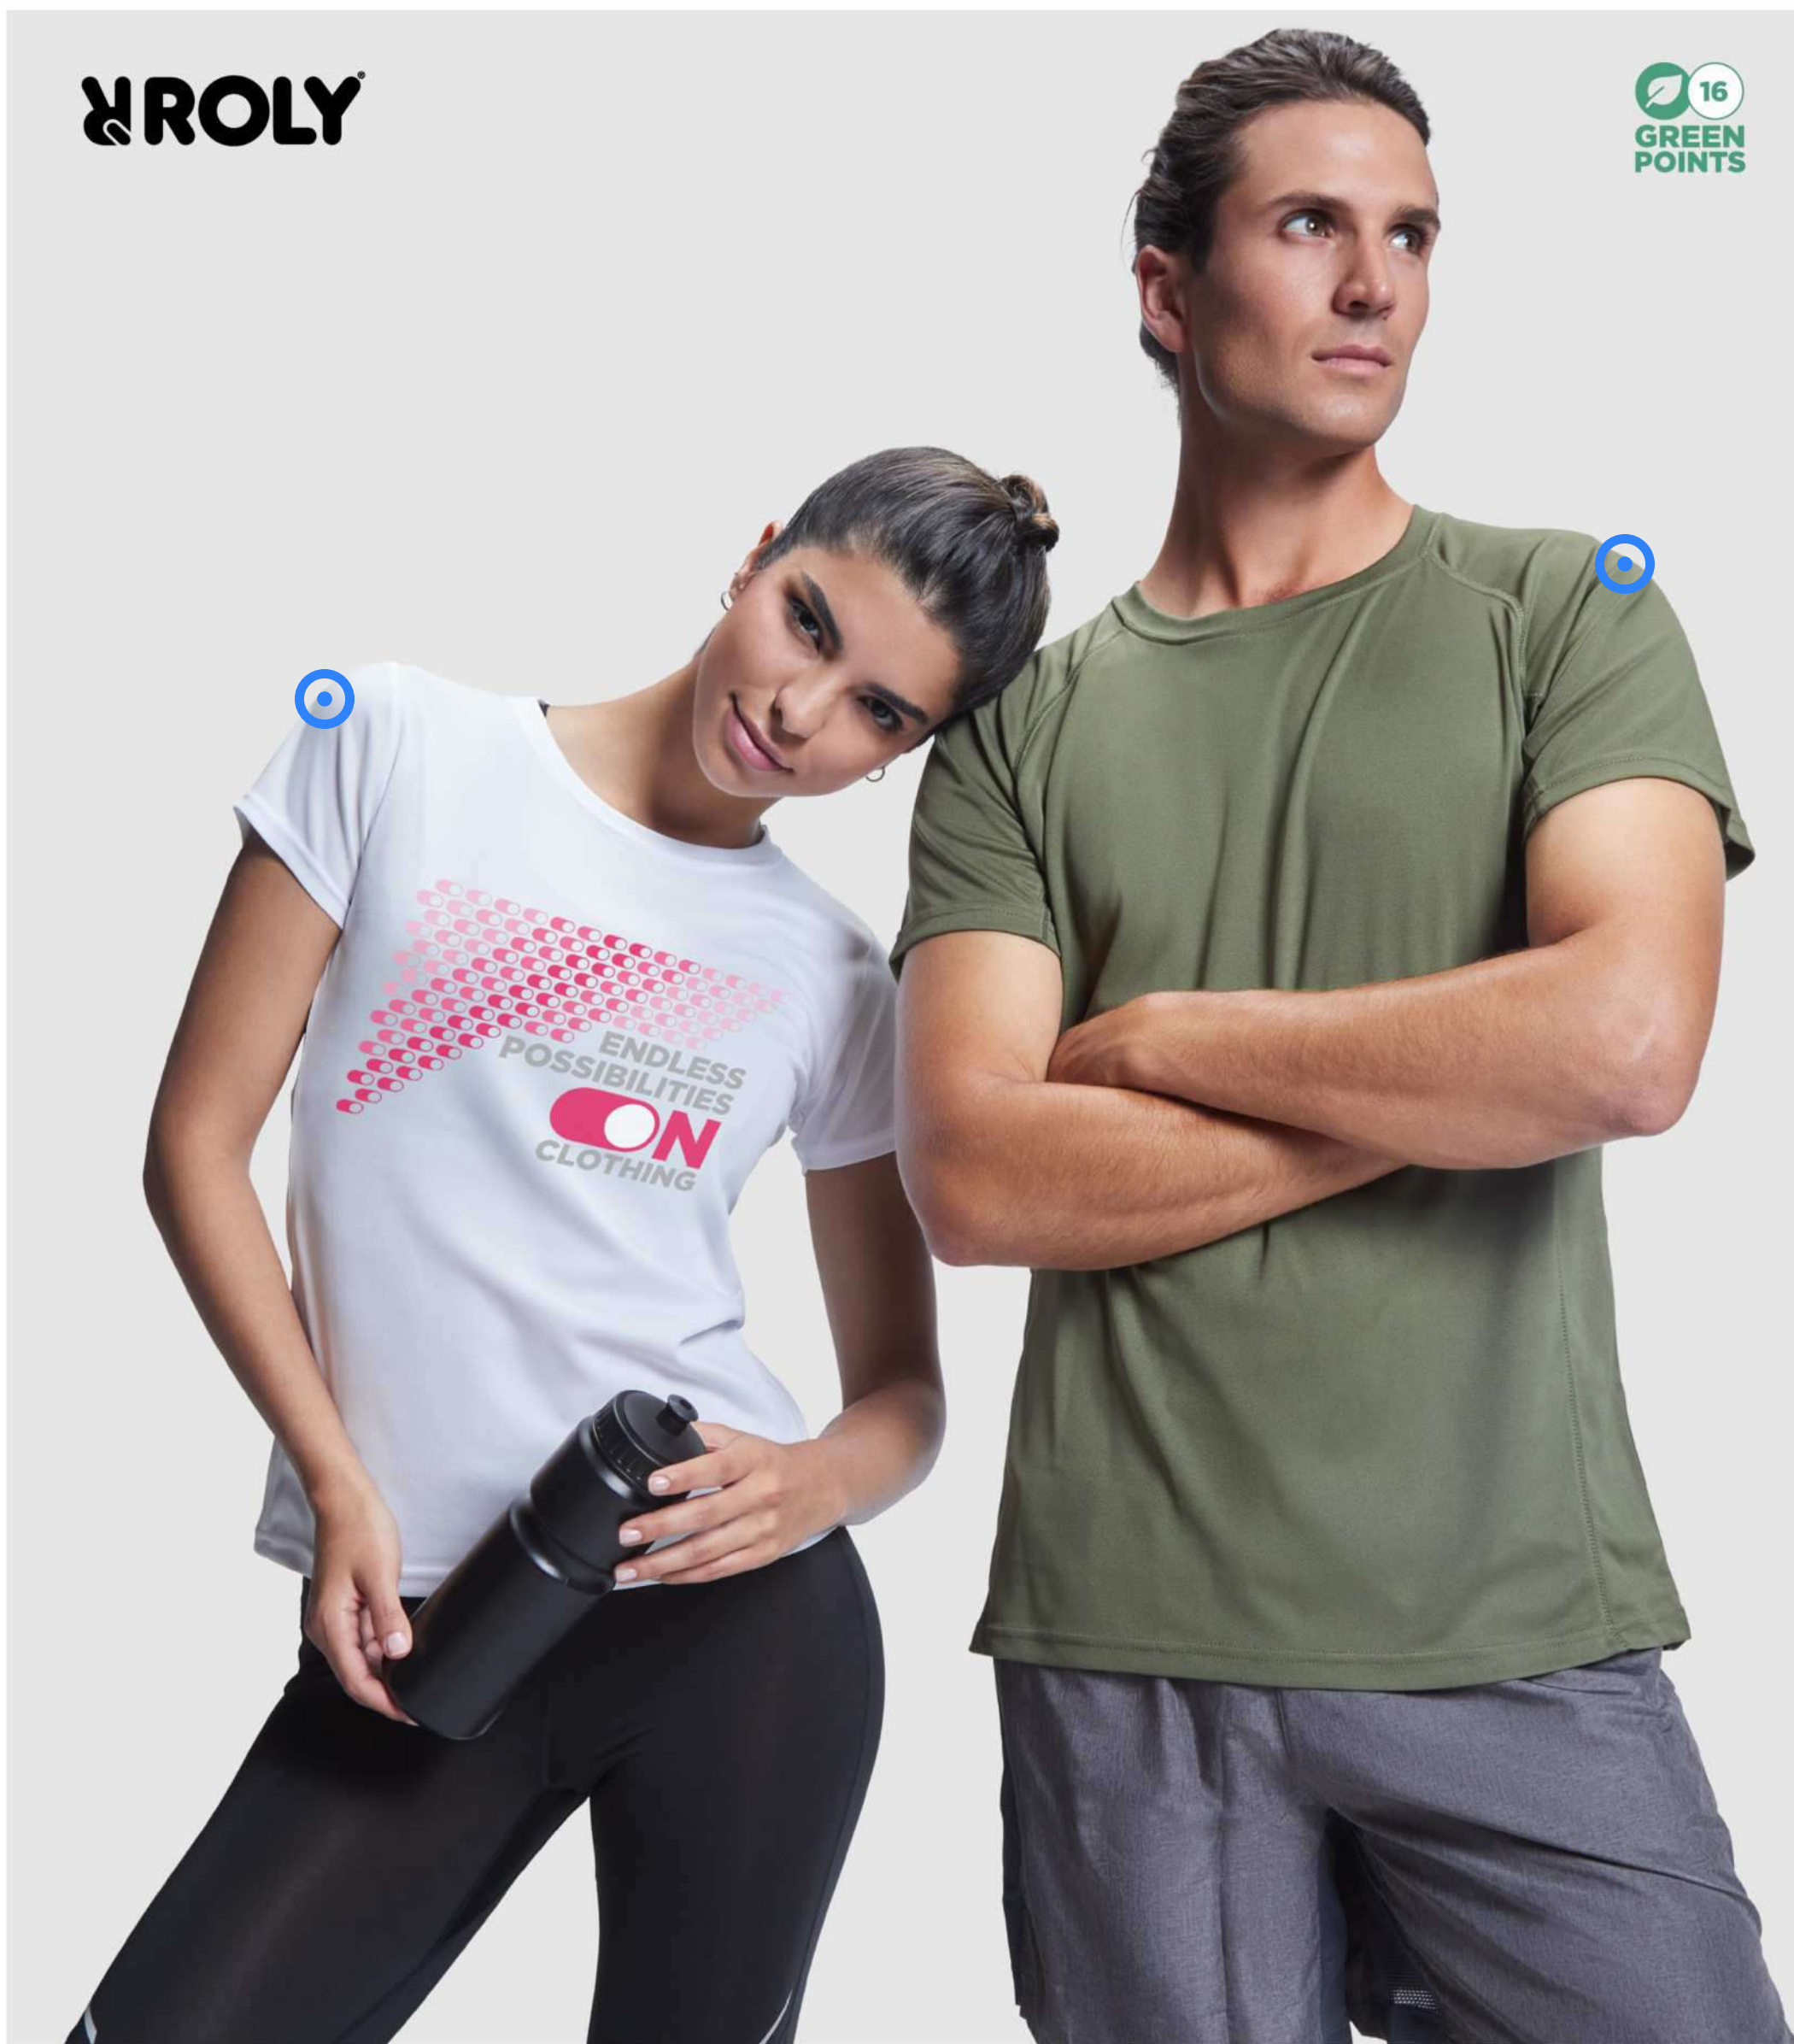

ROLY

16
GREEN
POINTS

R0425 S-3XL ♂ R0423 S-2XL ♀ K0425 4-12 ó MONTECARLO SHORT SLEEVE SPORTS T-SHIRT | Polyester | 1.54 kg CO₂e