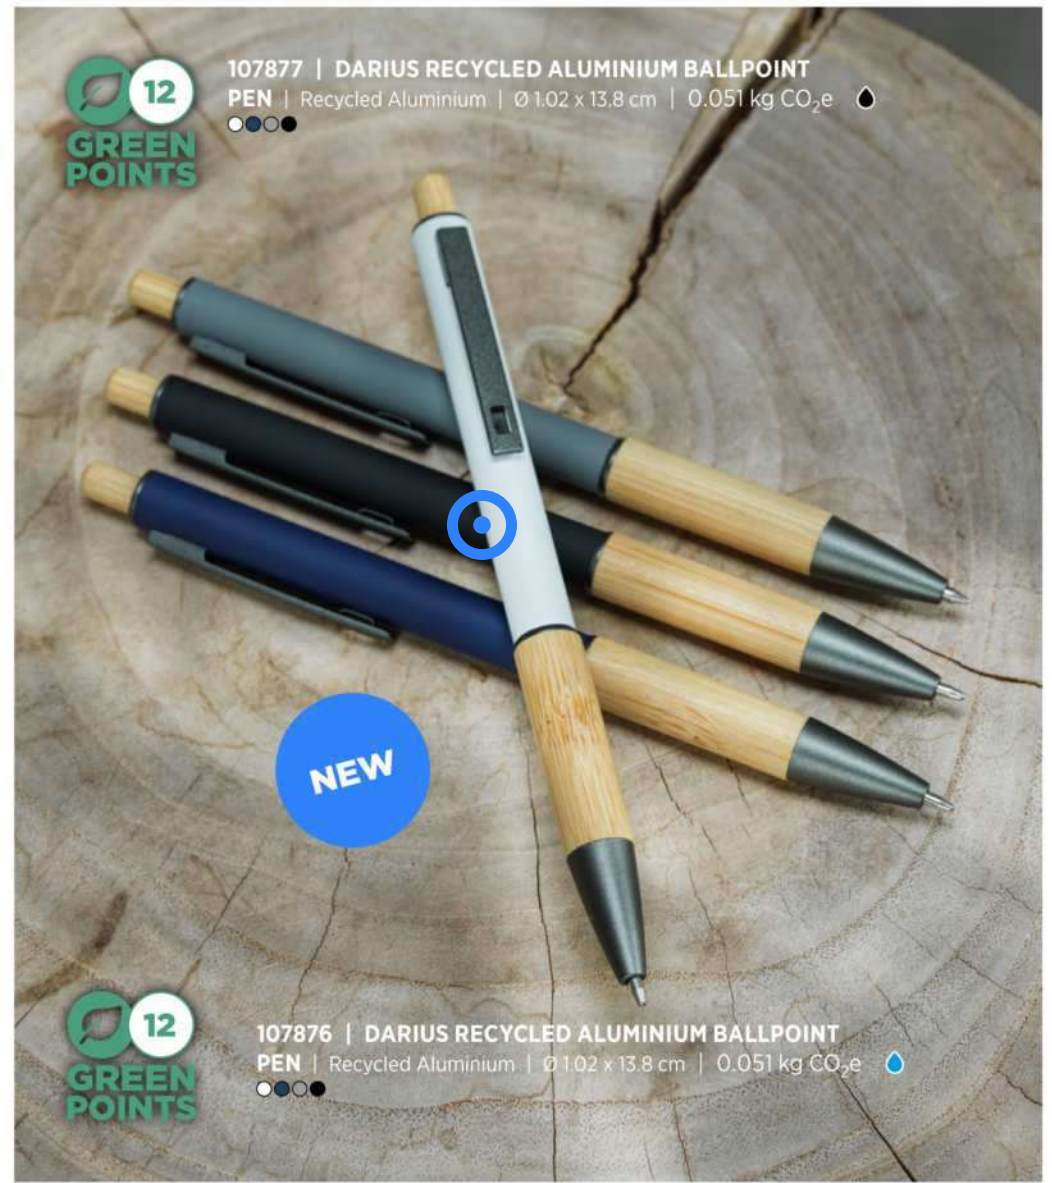

107893 | SENIKO BAMBOO INKLESS
PEN | Bamboo | Ø 0.88 x 15.5 cm | 0.010 kg CO₂e

44
GREEN
POINTS

NEW

107894 | KRAJONO BAMBOO INKLESS
PEN | Bamboo | Ø 0.88 x 15.7 cm | 0.015 kg CO₂e

44
GREEN
POINTS

NEW

107895 | MEZURI BAMBOO INKLESS
PEN | Bamboo | Ø 0.88 x 15.7 cm | 0.013 kg CO₂e